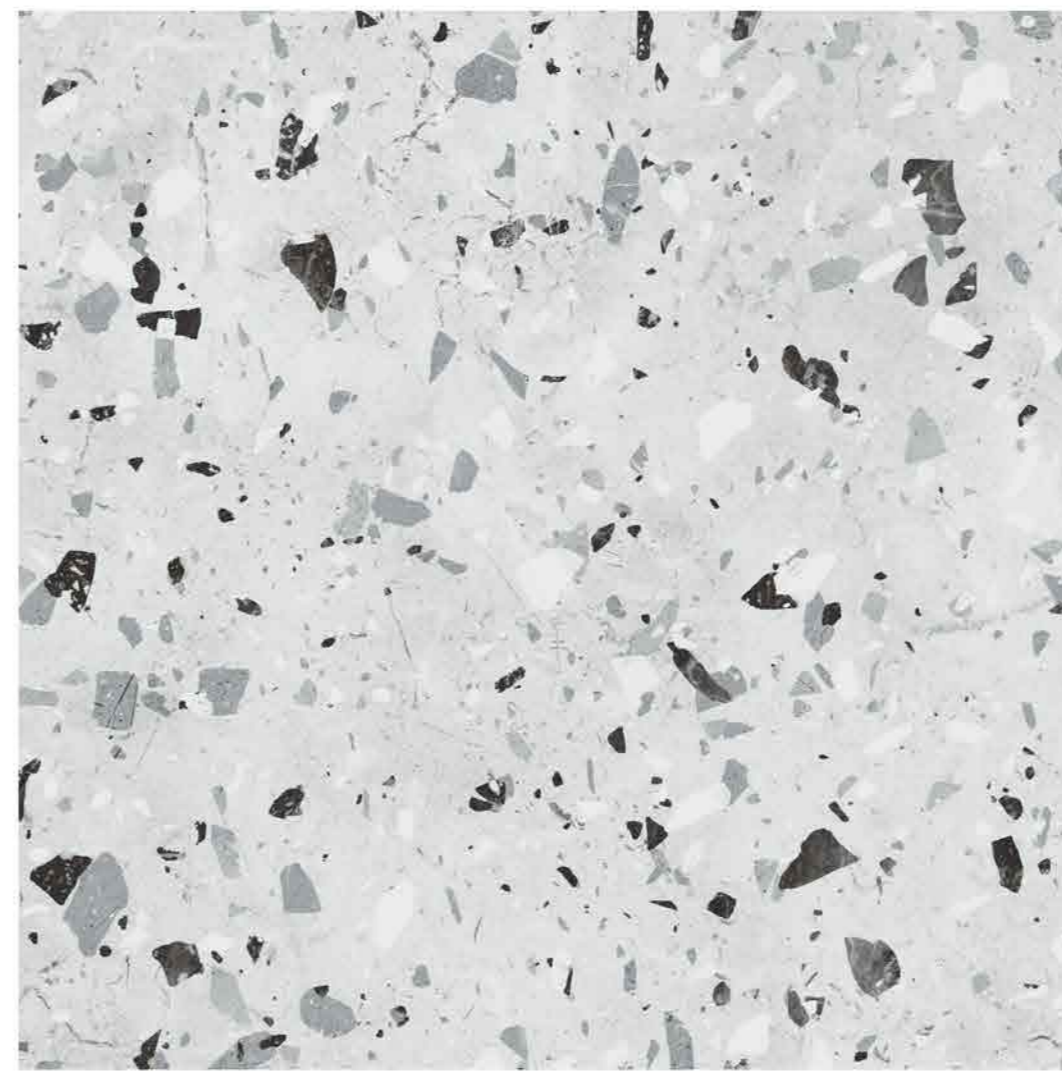

Thanks to harmonious beauty and timeless design, terrazzo handcrafted seamless pattern will give a modern interpretation of one of the most iconic.