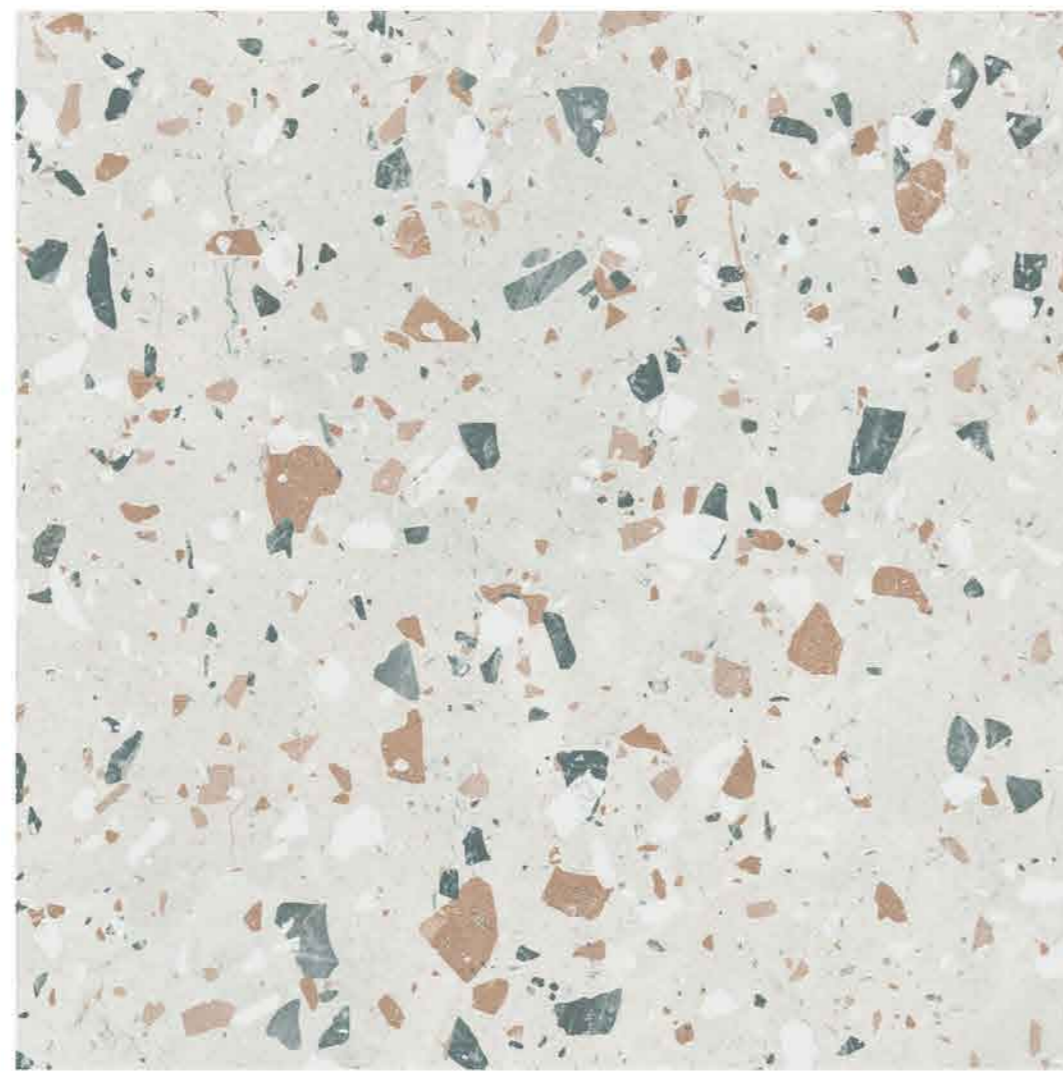

Thanks to harmonious beauty and timeless design, terrazzo handcrafted seamless pattern will give a modern interpretation of one of the most iconic.