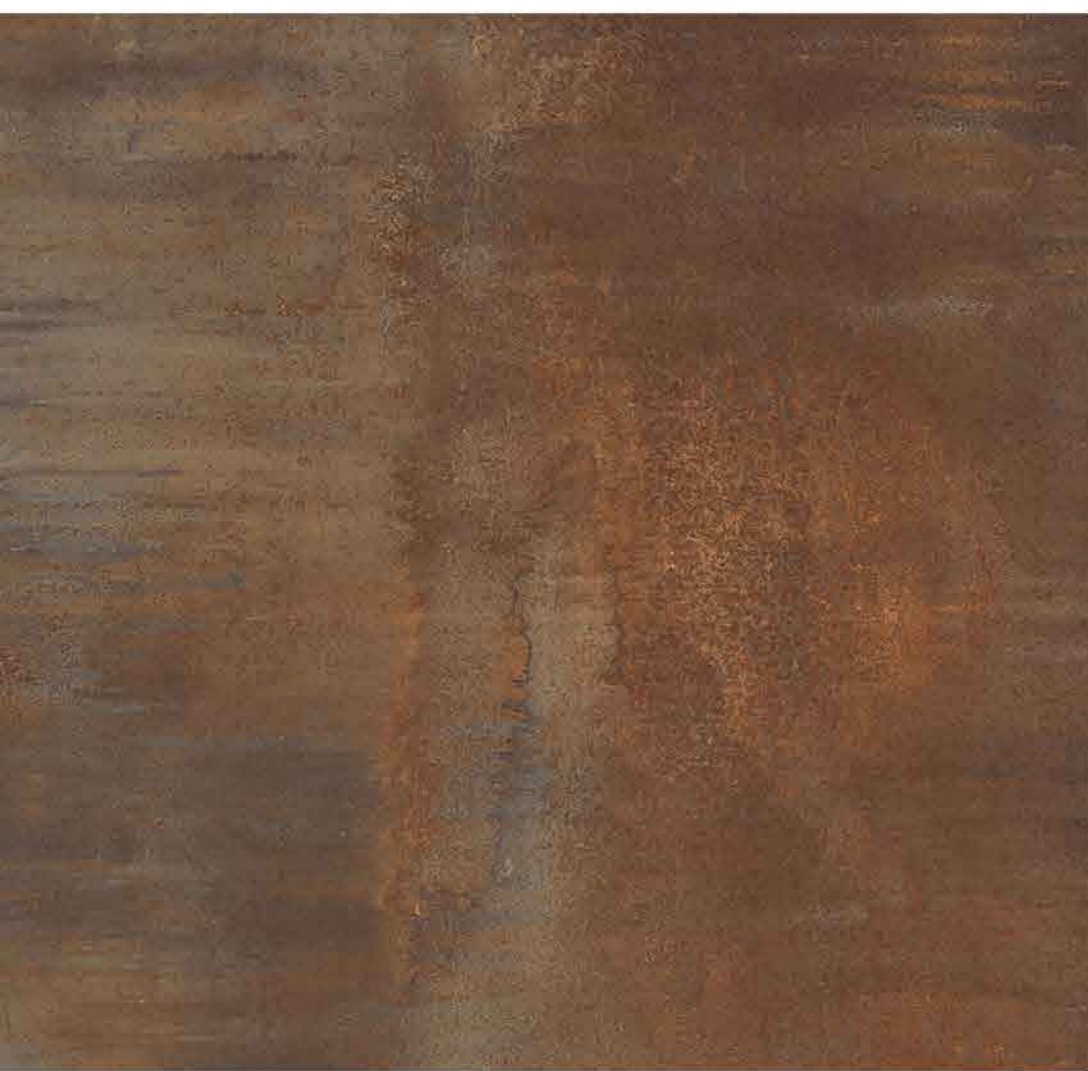

TA-6491-DRURY

TA-6501-KAFFA

TMG-9401 - AFFOGATO

The classic gray and black marble has a smooth finish and deep gray marbling effect with a sense of understand and luxurious.

FREESIA presents gray matt plain patchwork stone effect that incorporates a stylish combination of geometric forms and curves, mixed together to make a gorgeous, on trend, statement floor.

TAG-6481- CLARUS

TCP

Mixing of beige and gunmetal tones and the grouted type base that can create the perfect backdrop for nearly any decor style.

TA-6491 - DRURY

TCP

DRURY has a unique mix of colors, from ashen gray, charcoal cream to midnight blue in a mix of hand-brushed details that give real impact and interest to your space.

TA-6501 - KAFFA

Grays and blacks are mixed with an almost fabric textures to create a softer alternative to single tone throughout the floors.

TAG-6511 - RUFIOUS

TCP

With its steely charcoal base and hints of copper and metallic tones. Striking and contemporary, Rufous adds real impact to any space it sits in.

TAG-6521 - FIKA

TCP

FIKA features earthy blue and gray tones in a modern linear textile design. This stylish look will add character to any room in your house.