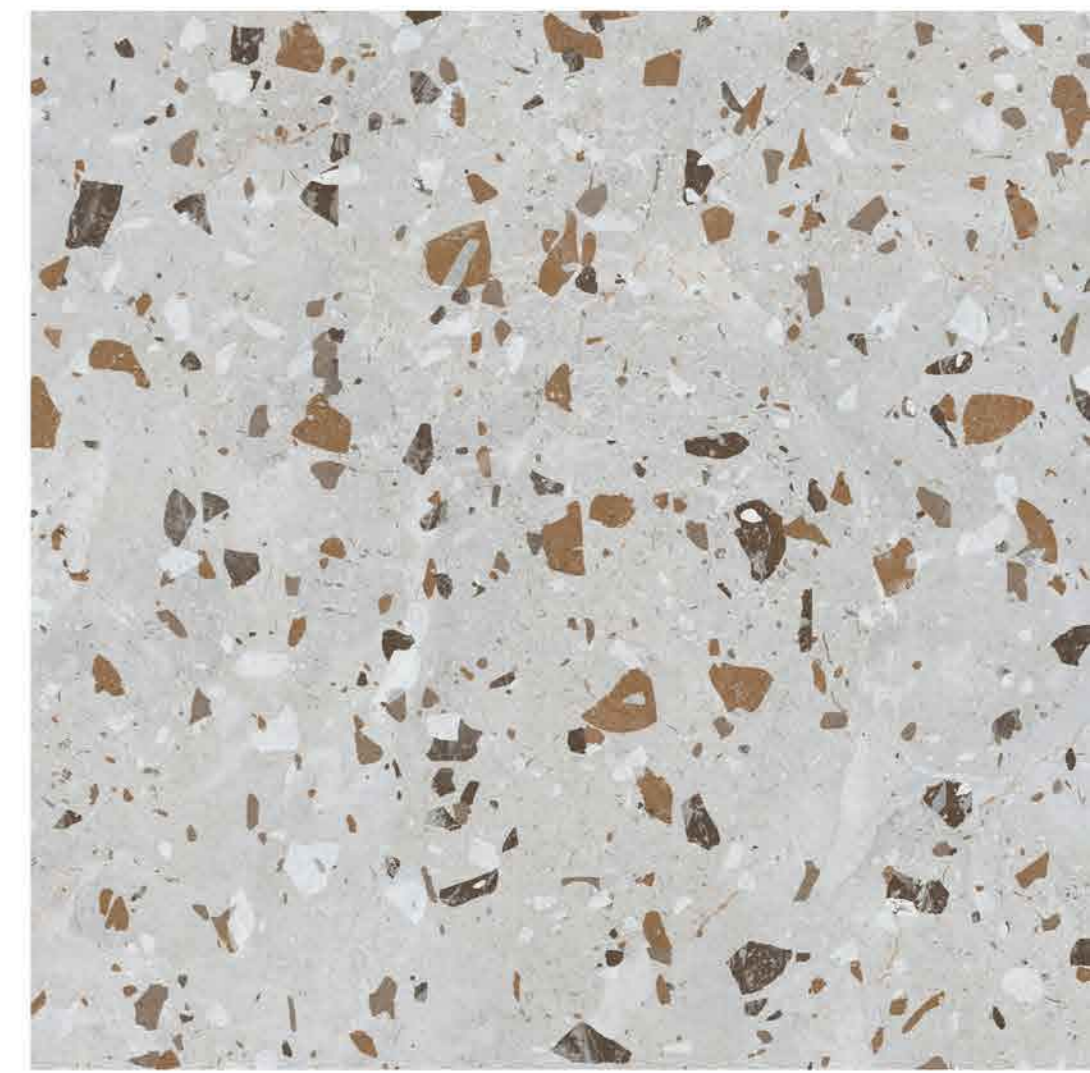

Thanks to harmonious beauty and timeless design, terrazzo handcrafted seamless pattern will give a modern interpretation of one of the most iconic.