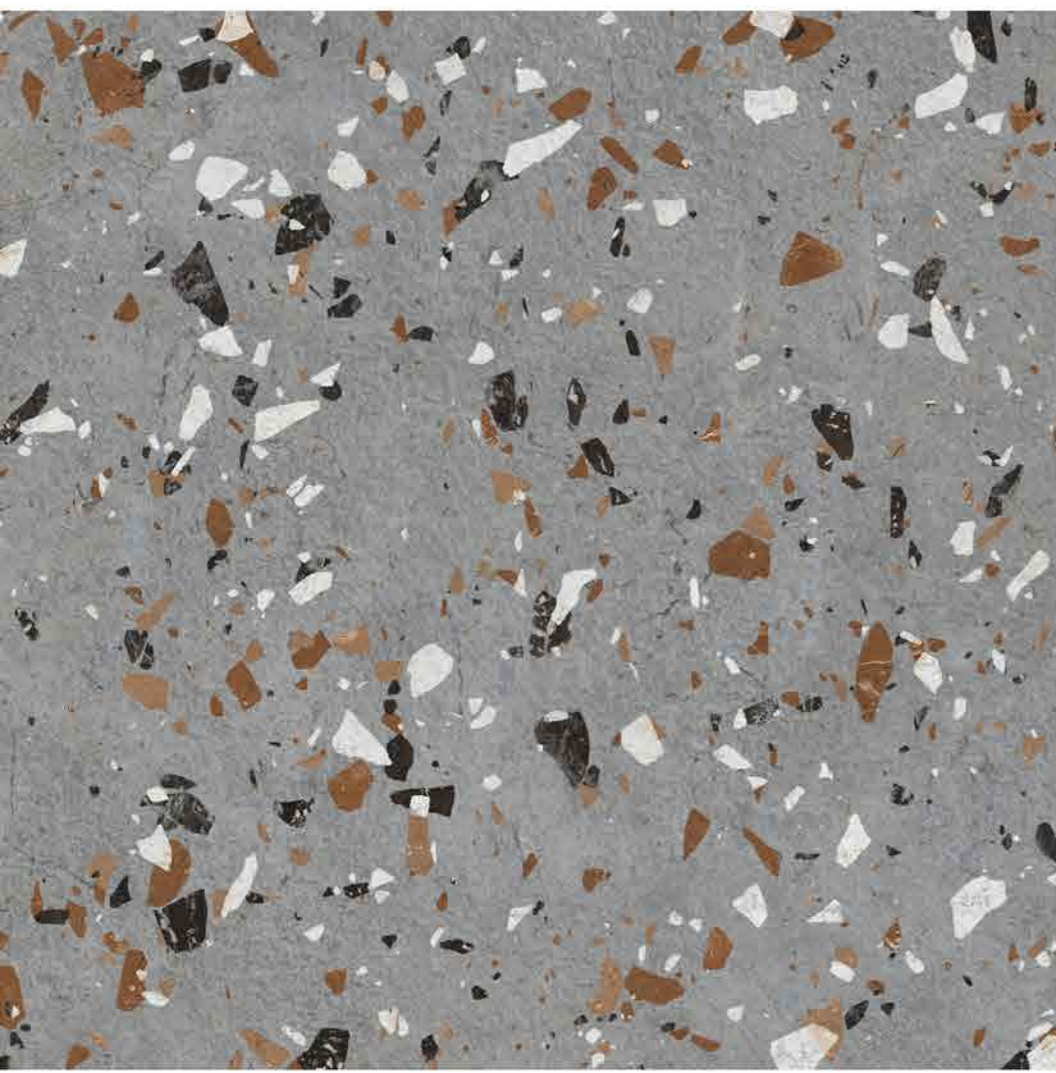

TA-6491-DRURY

TA-6501-KAFFA

TMG-9401 - AFFOGATO

The classic gray and black marble has a smooth finish and deep gray marbling effect with a sense of understand and luxurious.

FREESIA presents gray matt plain patchwork stone effect that incorporates a stylish combination of geometric forms and curves, mixed together to make a gorgeous, on trend, statement floor.

Thanks to harmonious beauty and timeless design, terrazzo handcrafted seamless pattern will give a modern interpretation of one of the most iconic.

TAG-6471 - BJORN

TCP

BJORN inspired by a smooth marble-effect stone with soft nuances, gentle contrasts and showy shades, which is beautifully versatile for a warm or cool look.

TAG-6481- CLARUS

TCP

Mixing of beige and gunmetal tones and the grouted type base that can create the perfect backdrop for nearly any decor style.

TA-6491 - DRURY

TCP

DRURY has a unique mix of colors, from ashen gray, charcoal cream to midnight blue in a mix of hand-brushed details that give real impact and interest to your space.

TA-6501 - KAFFA

Grays and blacks are mixed with an almost fabric textures to create a softer alternative to single tone throughout the floors.

TAG-6511 - RUFIOUS

TCP

With its steely charcoal base and hints of copper and metallic tones. Striking and contemporary, Rufous adds real impact to any space it sits in.