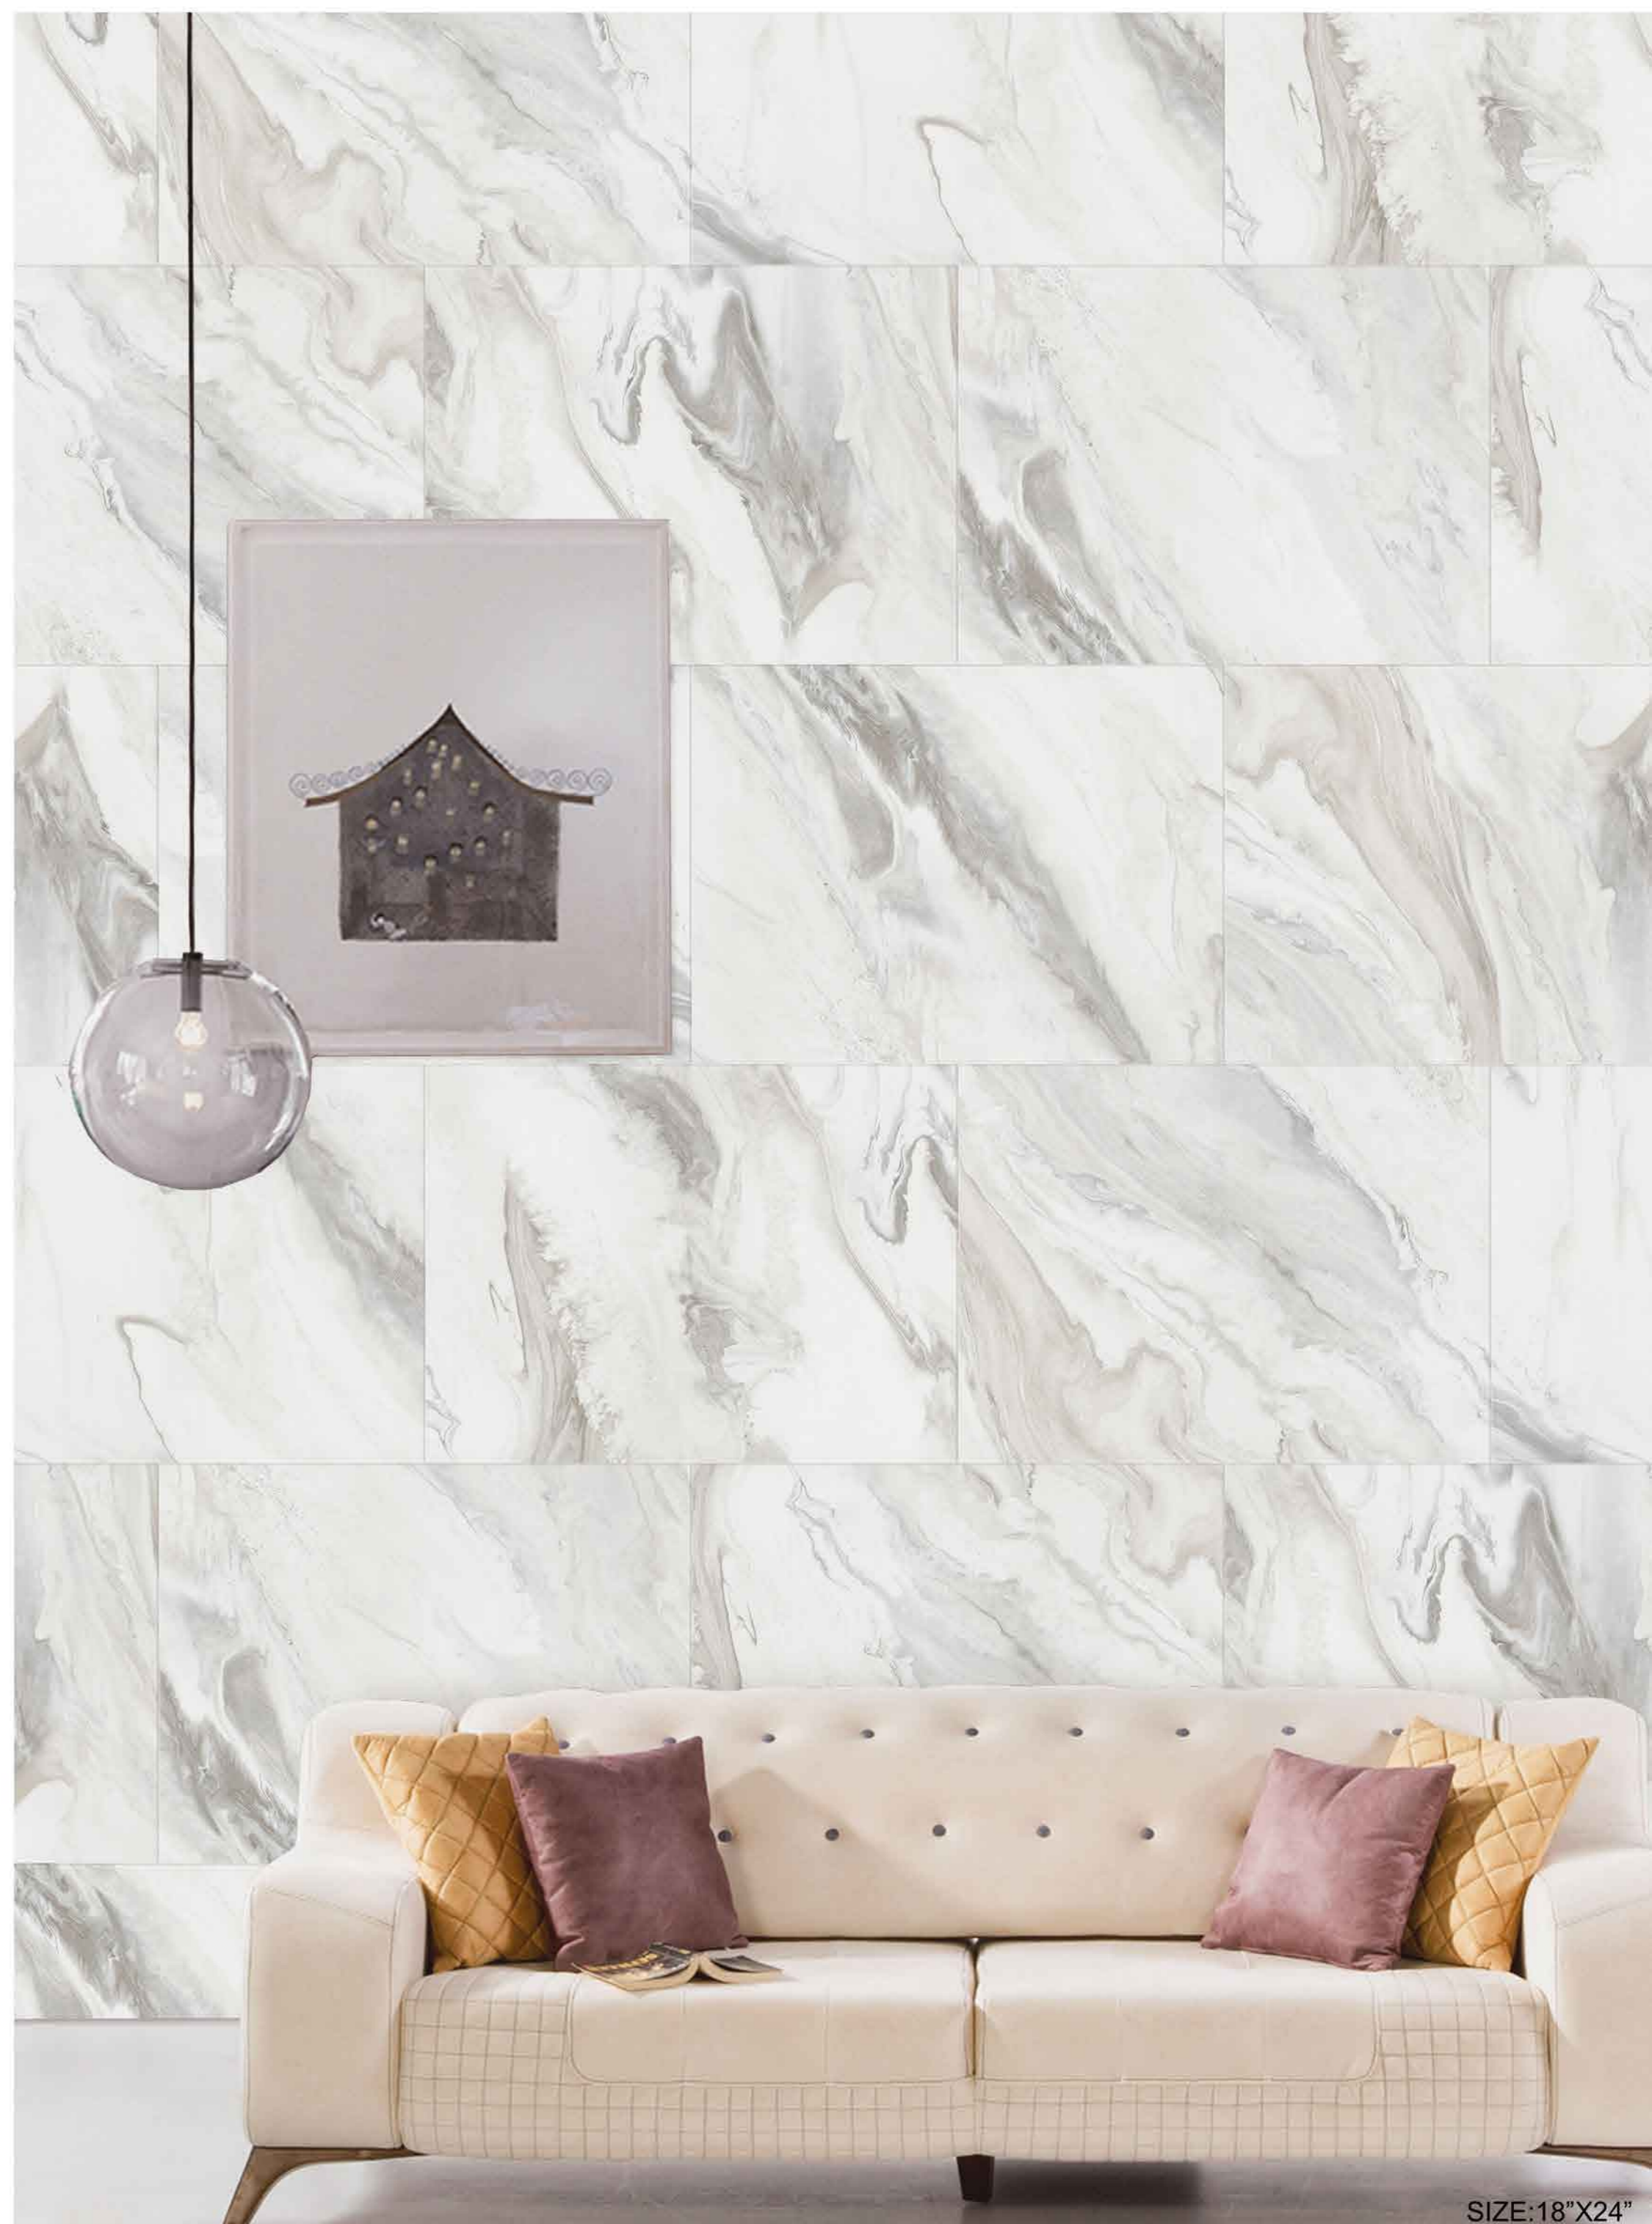

TA-6491-DRURY

TA-6501-KAFFA

TMG-9401 - AFFOGATO

The classic gray and black marble has a smooth finish and deep gray marbling effect with a sense of understand and luxurious.

FREESIA presents gray matt plain patchwork stone effect that incorporates a stylish combination of geometric forms and curves, mixed together to make a gorgeous, on trend, statement floor.

TAG-6481- CLARUS

TCP

Mixing of beige and gunmetal tones and the grouted type base that can create the perfect backdrop for nearly any decor style.

TA-6491 - DRURY

TCP

DRURY has a unique mix of colors, from ashen gray, charcoal cream to midnight blue in a mix of hand-brushed details that give real impact and interest to your space.