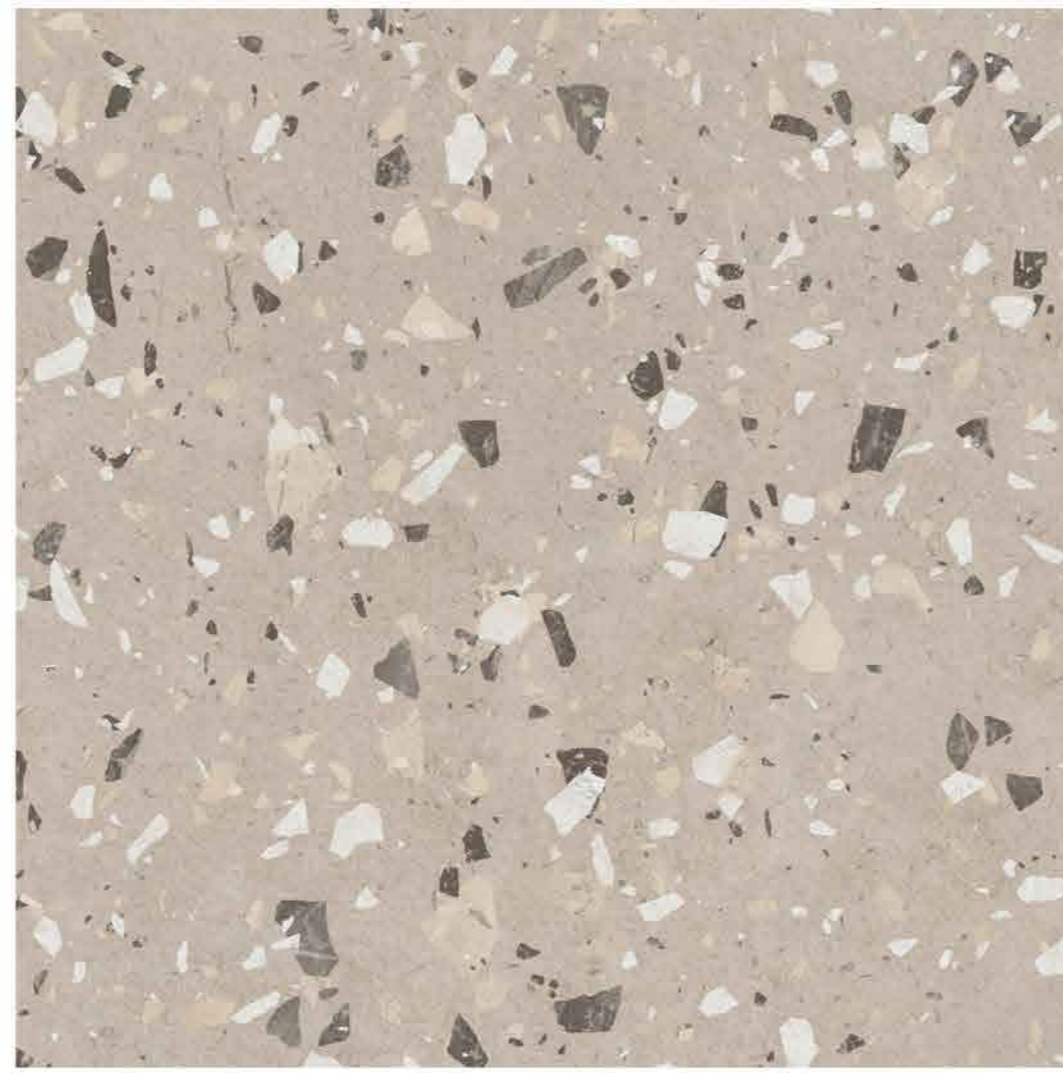

Thanks to harmonious beauty and timeless design, terrazzo handcrafted seamless pattern will give a modern interpretation of one of the most iconic.