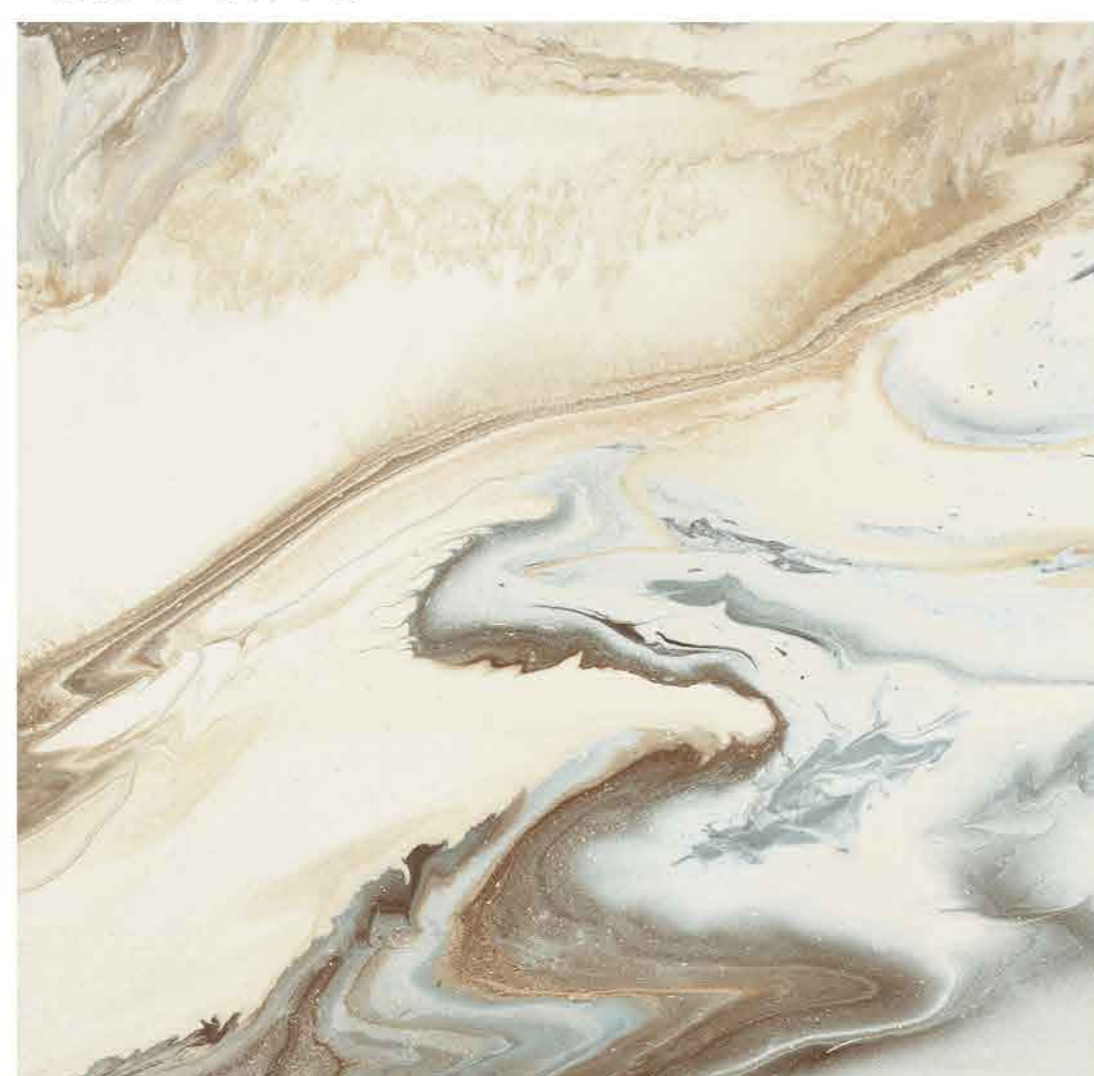

TA-6491-DRURY

TA-6501-KAFFA

TMG-9401 - AFFOGATO

The classic gray and black marble has a smooth finish and deep gray marbling effect with a sense of understand and luxurious.

FREESIA presents gray matt plain patchwork stone effect that incorporates a stylish combination of geometric forms and curves, mixed together to make a gorgeous, on trend, statement floor.

Thanks to harmonious beauty and timeless design, terrazzo handcrafted seamless pattern will give a modern interpretation of one of the most iconic.

TAG-6471 - BJORN

TCP

BJORN inspired by a smooth marble-effect stone with soft nuances, gentle contrasts and showy shades, which is beautifully versatile for a warm or cool look.

TAG-6481- CLARUS

TCP

Mixing of beige and gunmetal tones and the grouted type base that can create the perfect backdrop for nearly any decor style.

TA-6491 - DRURY

TCP

DRURY has a unique mix of colors, from ashen gray, charcoal cream to midnight blue in a mix of hand-brushed details that give real impact and interest to your space.