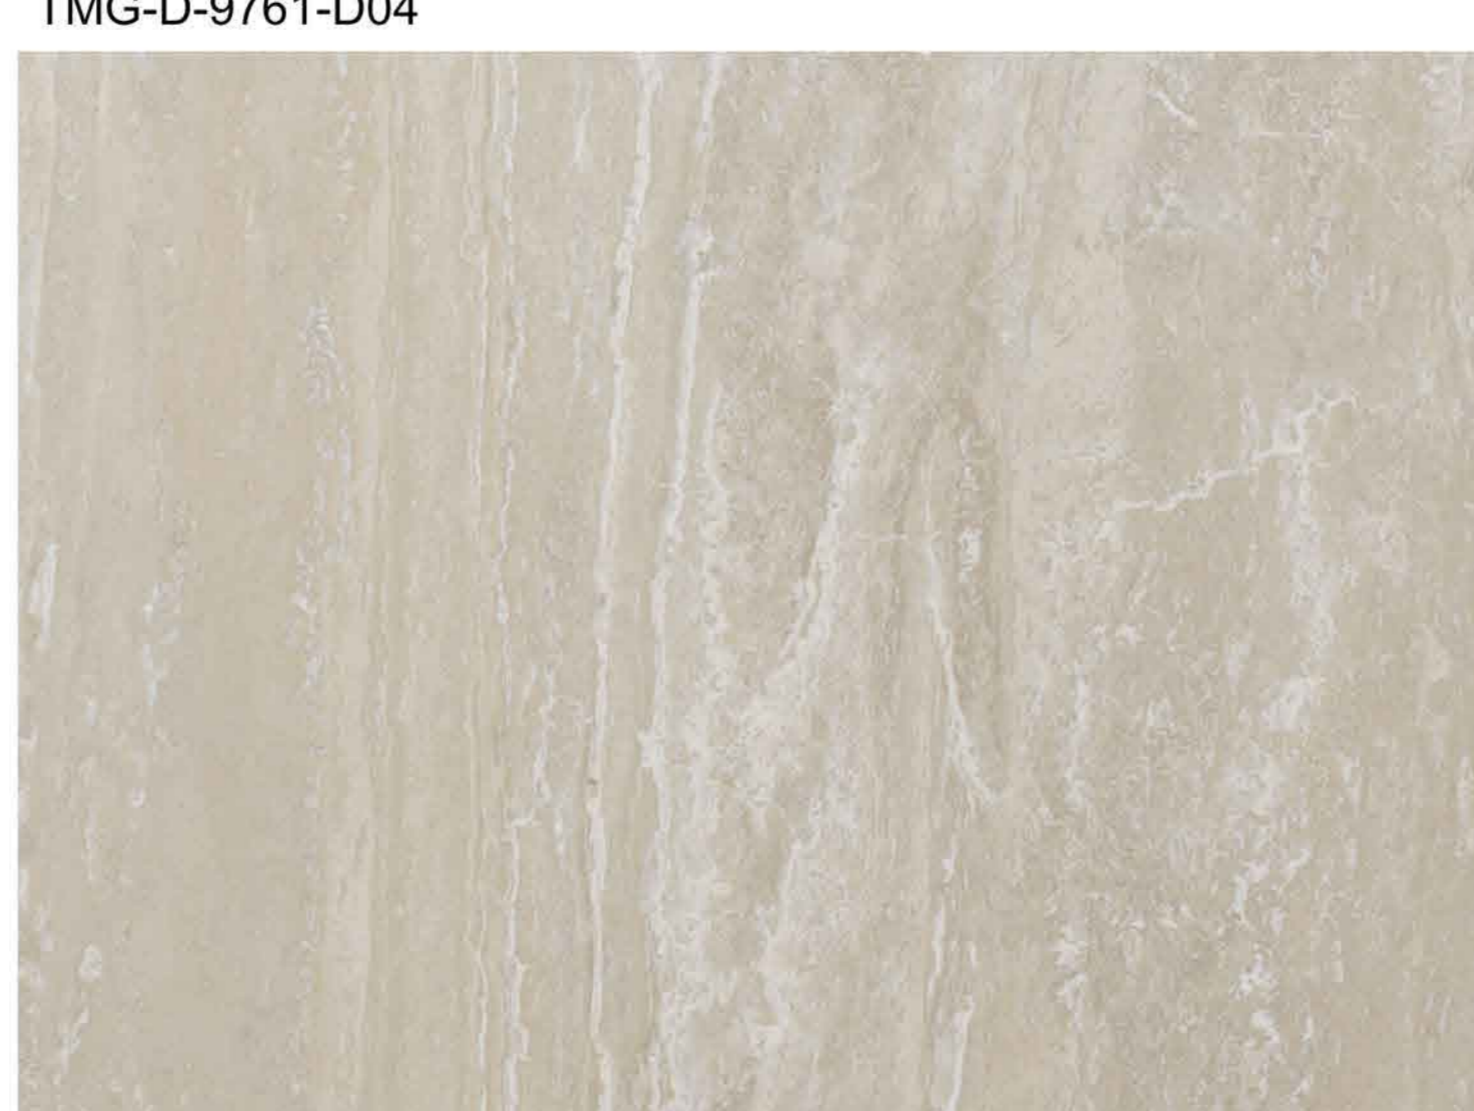

TCP

TMG-9751 - ORLANDO MARBLE

TCP

Orlando Marble matches excellently with various modern interior styles and helps to upgrade the house's texture.

TMG-9761 - EWING TRAVERTINE

TCP

The soft and graceful patterns make Ewing Travertine more unique and perfect to install in kinds of home fashion styles.

TM-9771 - ACLINE MARBLE

TCP

Minimalist flooring design presents you with a comfortable and relaxed daily life.

TMG- 9781- ALSTON MARBLE

TCP

Alston Marble presents you with pure life texture and builds a stylish modern decor.