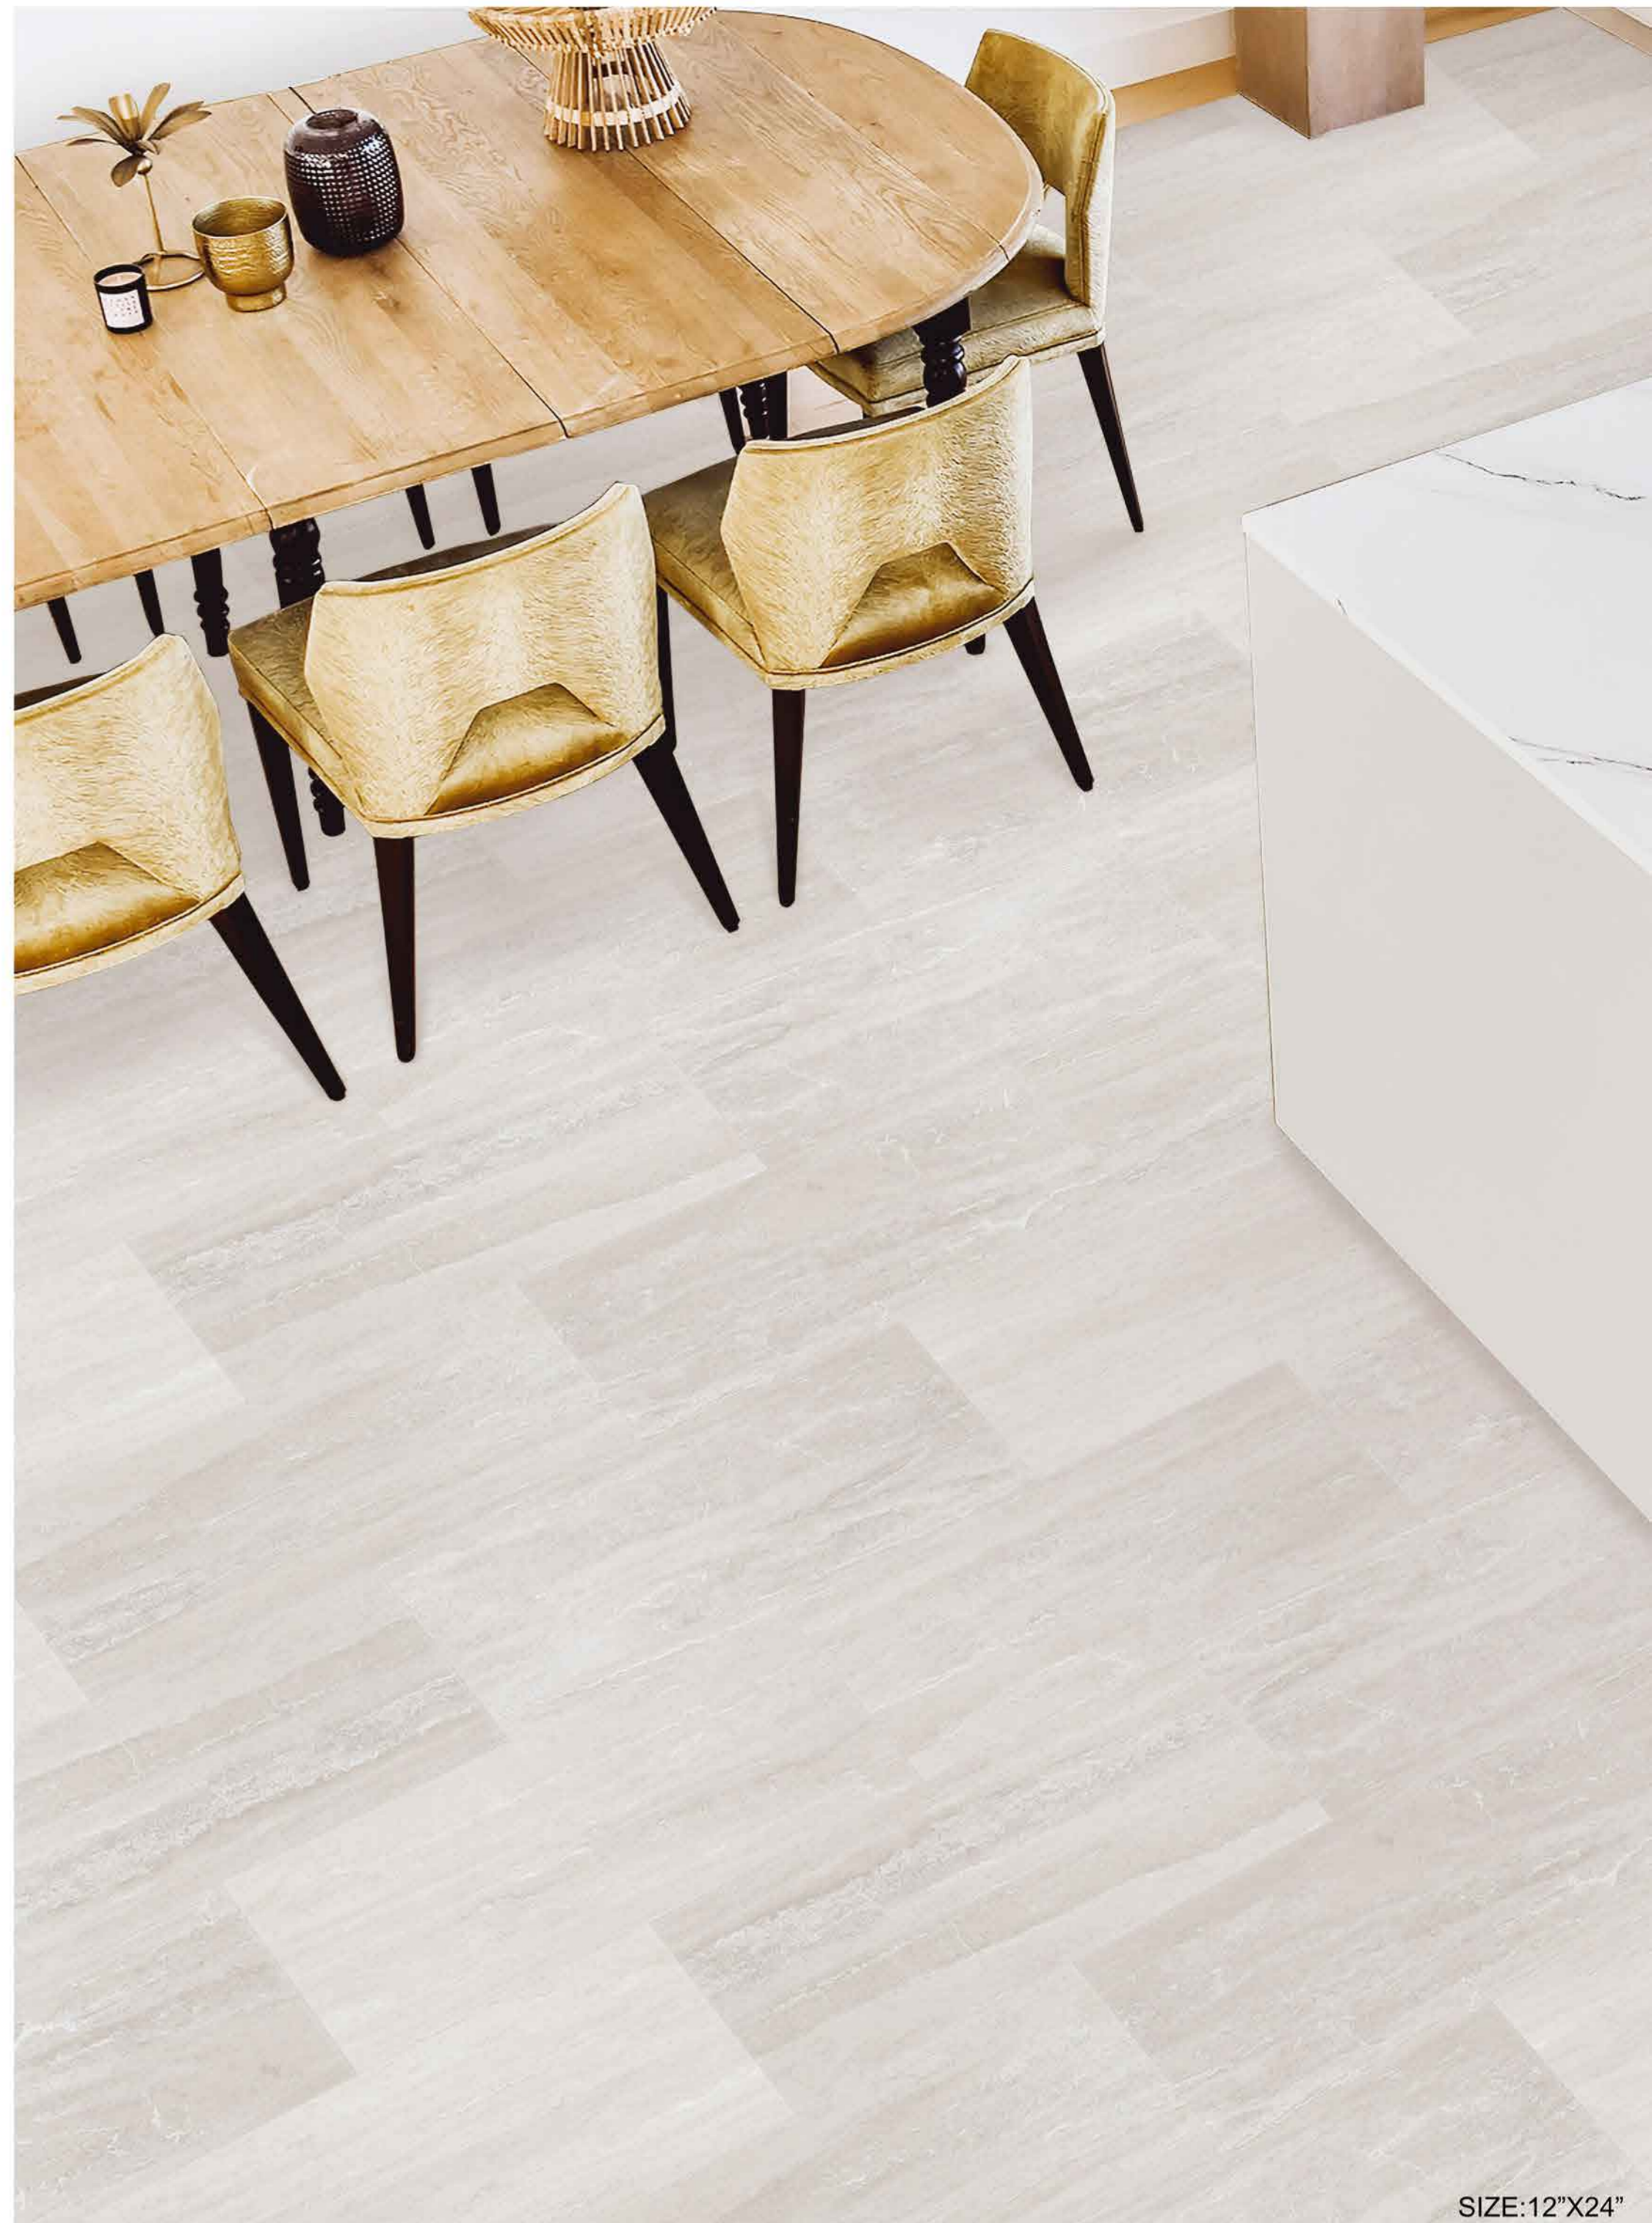

TCP

TMG-9751 - ORLANDO MARBLE

TCP

Orlando Marble matches excellently with various modern interior styles and helps to upgrade the house's texture.

TMG-9761 - EWING TRAVERTINE

TCP

The soft and graceful patterns make Ewing Travertine more unique and perfect to install in kinds of home fashion styles.